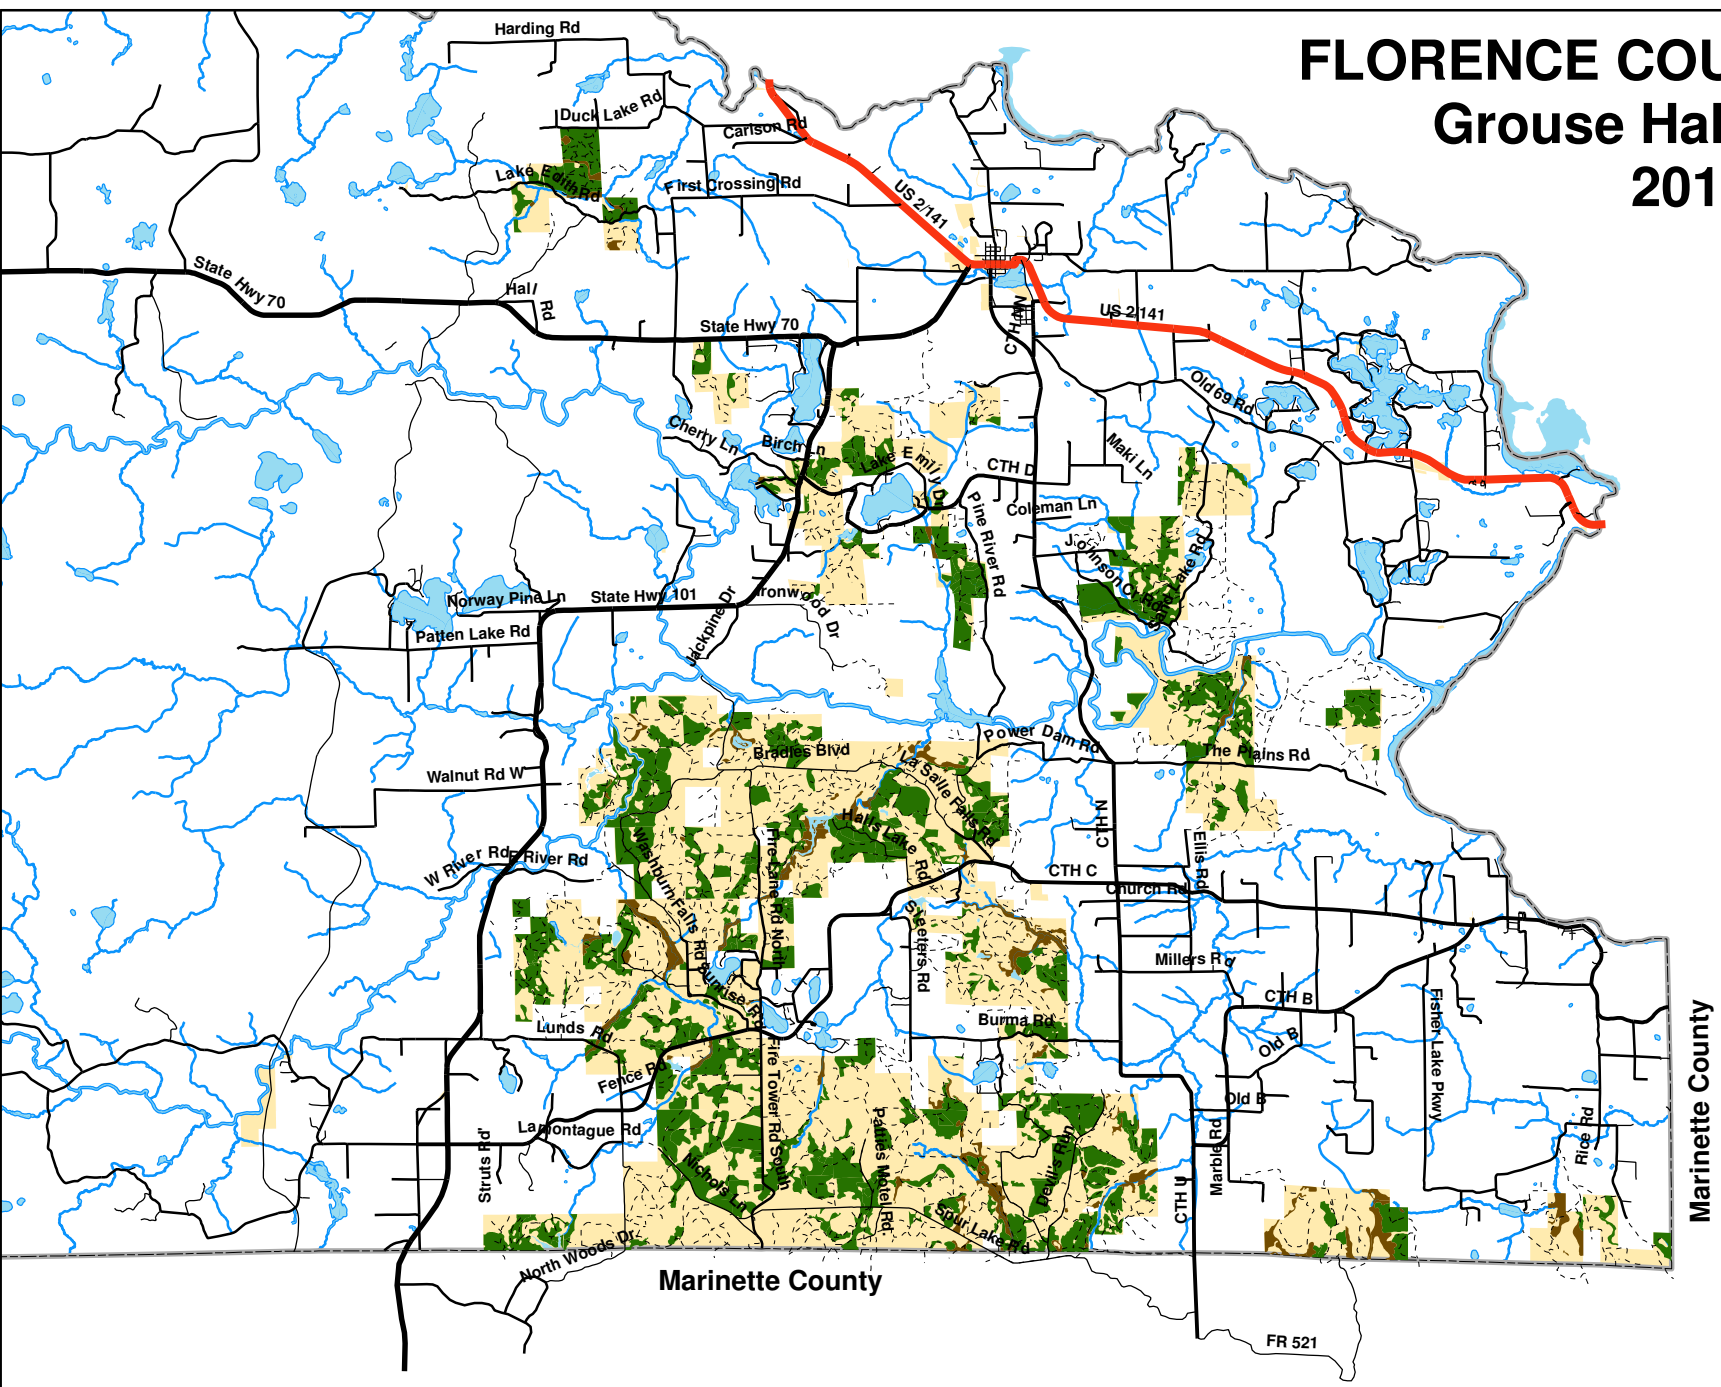

FLORENCE COUNTY FOREST Grouse Habitat Map 2011

Marinette County

Marinette County

Legend

- County Forest
- Young Aspen (< 5" diameter)
- Trails
- Lowland Brush Alder

Created By: Jake Walcisak