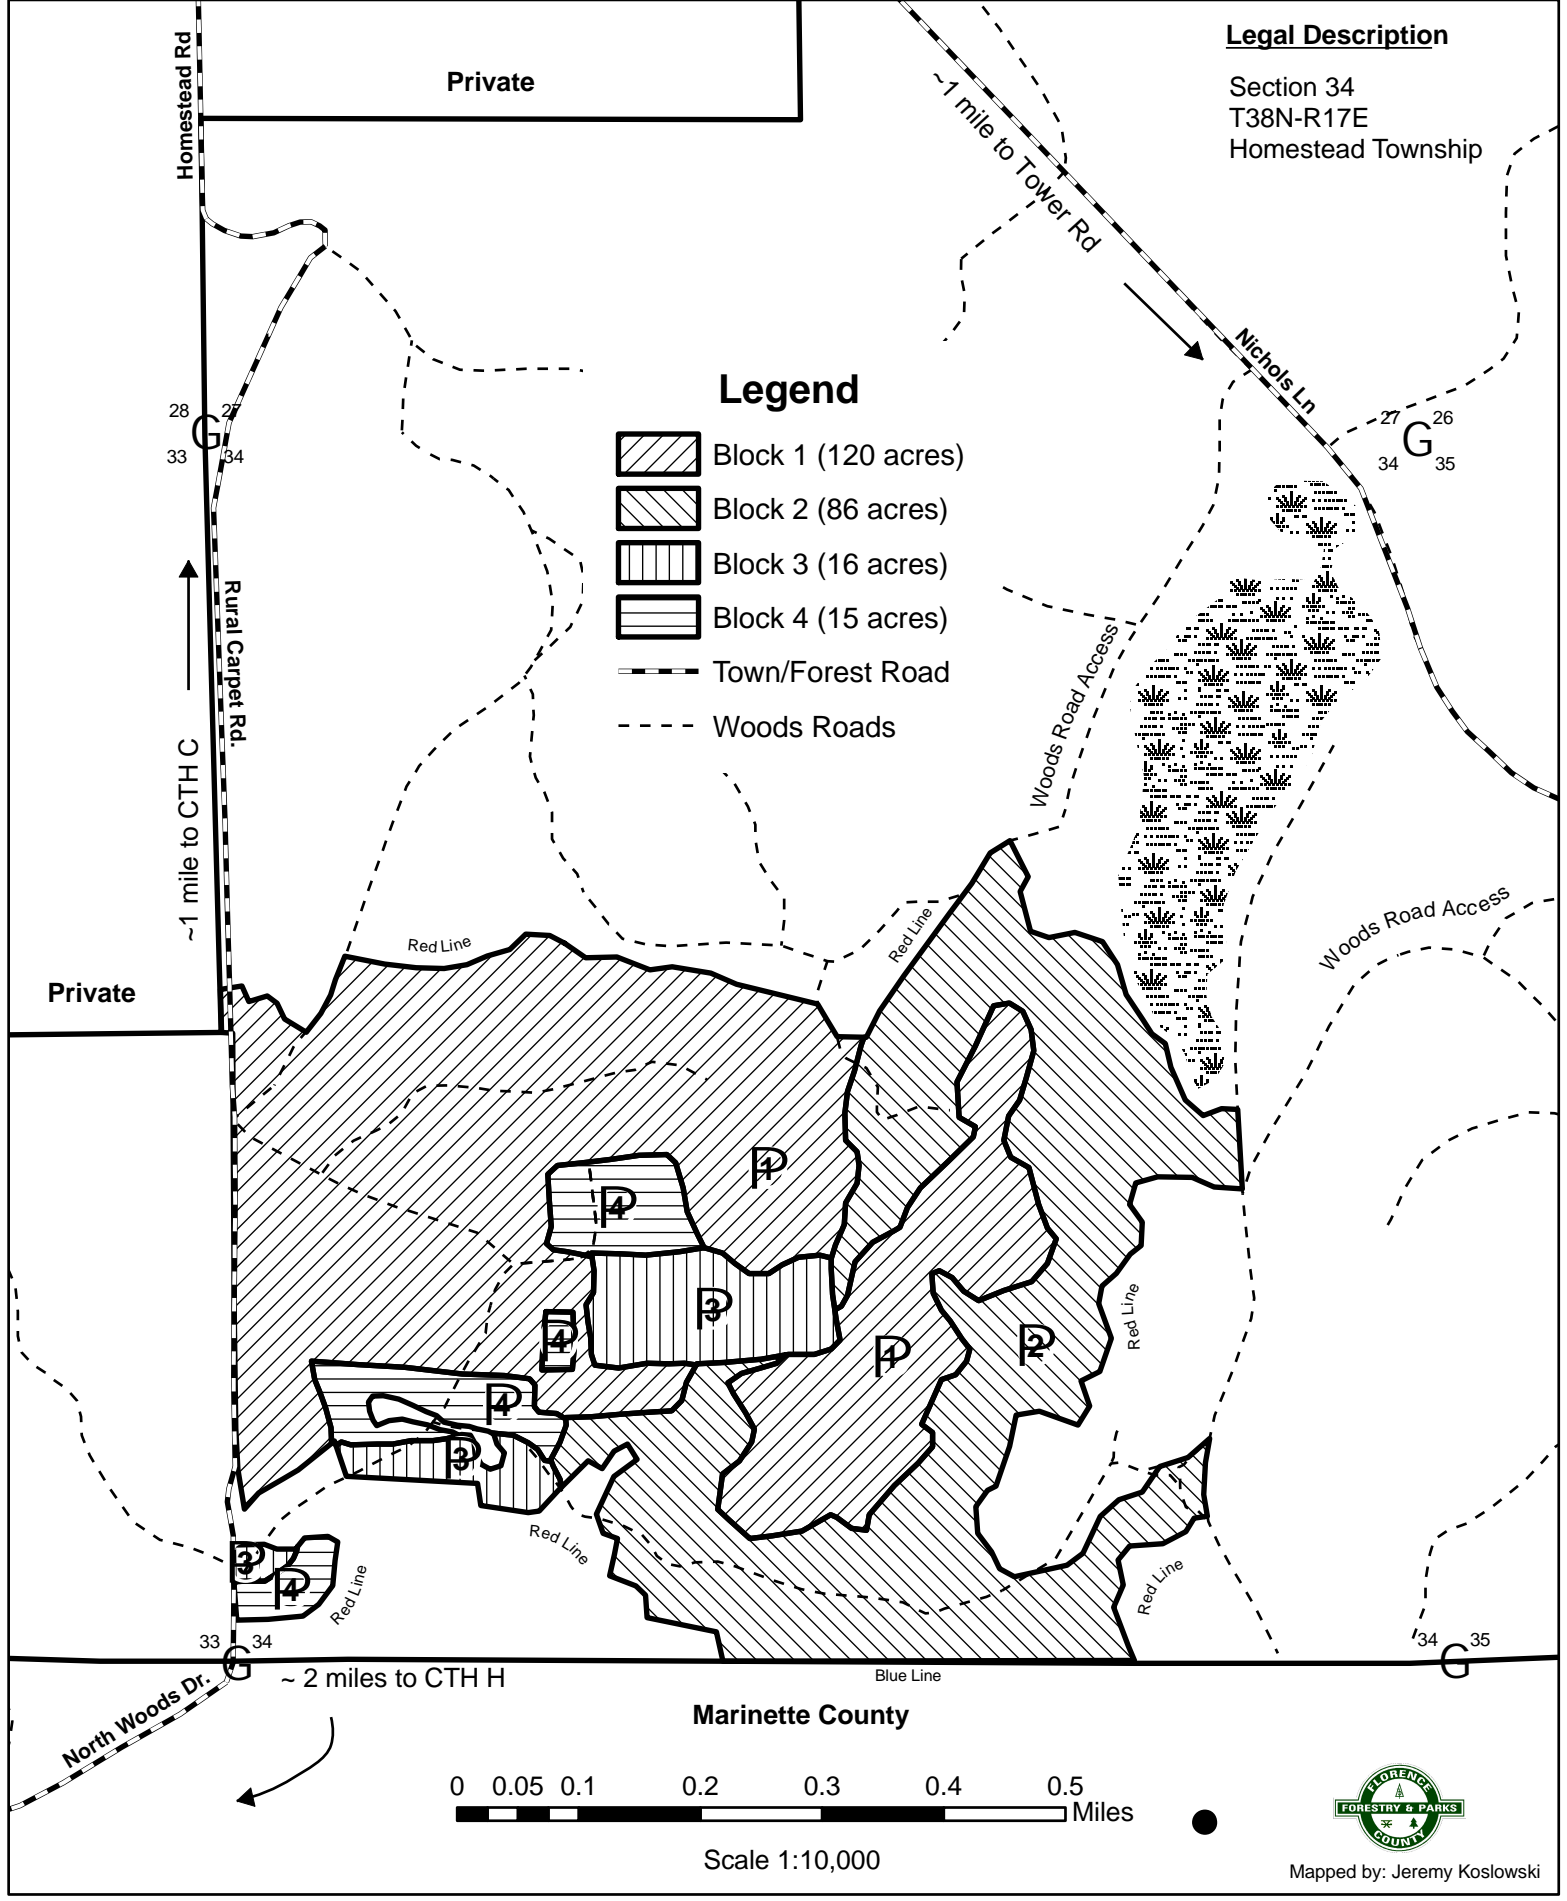

# Florence County Forest Timber Sale Map

"Twin Dragon"

**Legal Description**

Section 34  
T38N-R17E  
Homestead Township

**Legend**

-  Block 1 (120 acres)
-  Block 2 (86 acres)
-  Block 3 (16 acres)
-  Block 4 (15 acres)
-  Town/Forest Road
-  Woods Roads

Marinette County

Scale 1:10,000

Mapped by: Jeremy Koslowski